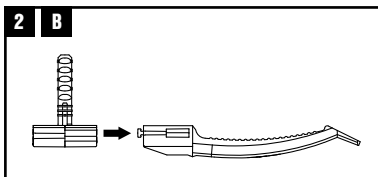

100× X-EKB 8 MX (02)

#2388251

Made in Austria

Info | Shop

qr.hilti.com/2388251

C	US DEVICE E533326
	POSITIONING DEVICE E533326
For positioning only	No load rating
Operating Temp. °C max.	50
Plenum Rating	AH-2

CE	
16	
Hilti AG, LI-9494 Schaan	
Hilti-DX-DoP-005	
ETA-16/0301 | EAD 330083-03-0601	
0672 | 0672-CPR-0624	
Power-actuated fastener for multiple use in concrete for non-structural applications	
www.hilti.group	

Optional