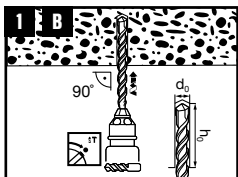

100× X-EKB 8 MX (02)

#2388251

Made in Austria

Info | Shop

qr.hilti.com/2388251

C	US DEVICE E533326
	POSITIONING DEVICE E533326
For positioning only	No load rating
Operating Temp. °C max.	50
Plenum Rating	AH-2

CE	
16	
Hilti AG, LI-9494 Schaan	
Hilti-DX-DoP-005	
ETA-16/0301 EAD 330083-03-0601	
0672 0672-CPR-0624	
Power-actuated fastener for multiple use in concrete for non-structural applications	
www.hilti.group	