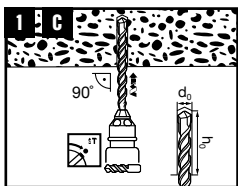

100× X-EKB 8 MX (02)

#2388251

Made in Austria

Info | Shop

qr.hilti.com/2388251

C	US DEVICE E533326
	POSITIONING DEVICE E533326
For positioning only	No load rating
Operating Temp. °C max.	50
Plenum Rating	AH-2

CE	
16	
Hilti AG, LI-9494 Schaan	
Hilti-DX-DoP-005	
ETA-16/0301 EAD 330083-03-0601	
0672 0672-CPR-0624	
Power-actuated fastener for multiple use in concrete for non-structural applications	
www.hilti.group	