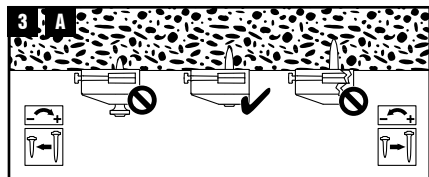

100× X-EKB 8 MX (02)

#2388251

Made in Austria

Info | Shop

qr.hilti.com/2388251

C	US DEVICE E533326
	POSITIONING DEVICE E533326
For positioning only	No load rating
Operating Temp. °C max.	50
Plenum Rating	AH-2

CE	
16	
Hilti AG, LI-9494 Schaan	
Hilti-DX-DoP-005	
ETA-16/0301 | EAD 330083-03-0601	
0672 | 0672-CPR-0624	
Power-actuated fastener for multiple use in concrete for non-structural applications	
www.hilti.group	

Optional