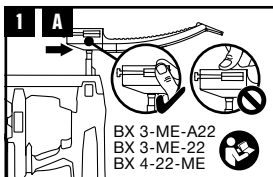

100× X-EKB 8 MX (02)

#2388251

Made in Austria

Info | Shop

qr.hilti.com/2388251

C	US DEVICE E533326
	POSITIONING DEVICE E533326
For positioning only	No load rating
Operating Temp. °C max.	50
Plenum Rating	AH-2

CE	
16	
Hilti AG, LI-9494 Schaan	
Hilti-DX-DoP-005	
ETA-16/0301 | EAD 330083-03-0601	
0672 | 0672-CPR-0624	
Power-actuated fastener for multiple use in concrete for non-structural applications	
www.hilti.group	

Optional