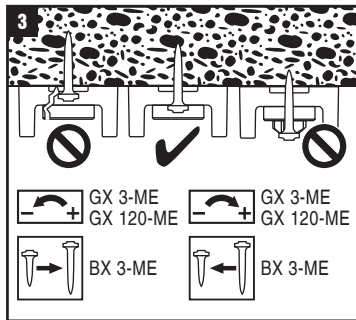

2141715-07.2018