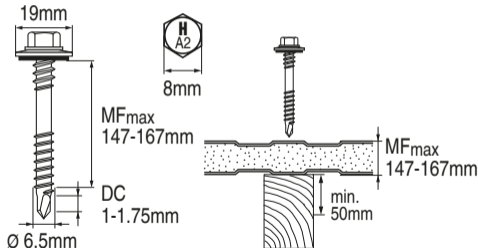

S-CDW 61S 6.5x220

284541

Rostfrei / Inox / Stainless A2

2081833